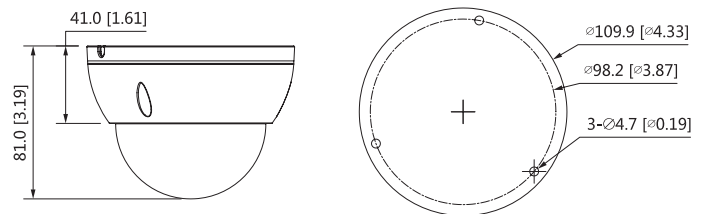

Certifications	CE-LVD: EN62368-1 CE-EMC: Electromagnetic Compatibility Directive 2014/30/EU FCC: 47 CFR FCC Part 15, Subpart B UL/CUL: UL60950-1 CAN/CSA C22.2 No.60950-1-07

Power

Power Supply	12V DC/PoE (802.3af)
Power Consumption	< 6.1W

Environment

Power Consumption	-40°C to +60°C (-40°F to +140°F)/less than ≤ 95% RH
Storage Temperature	-40°C to +60°C (-40°F to +140°F)
Protection	IP67, IK10

Structure

Casing	Metal
Dimensions	81 mm × Ø109.9 mm (3.19" × Ø4.33")
Net Weight	0.350 kg (0.77 lb)
Gross Weight	0.491 kg (1.08 lb)

Ordering Information

Type	Part Number	Description
5MP Camera	DH-IPC-HDBW2531EP-S-S2	5MP Lite IR Fixed-focal Dome Network Camera,PAL
	DH-IPC-HDBW2531EN-S-S2	5MP I Lite IR Fixed-focal Dome Network Camera,NTSC
Accessories (optional)	PFA136	Junction Box
	PFA200W	Rain Shade
	PFB203W	Wall Mount
	PFA152-E	Pole Mount
	PFA106	Mount Adapter
	PFB220C	Ceiling Mount
	PFM321D	DC12V1A Power Adapter
	LR1002-1ET/1EC	Single-port Long Reach Ethernet Over Coax Extender
	PFM900-E	Integrated Mount Tester
	PFM114	TLC SD Card

Junction Mount	Wall Mount	Wall Mount	Pole Mount
PFA136	PFA136+PFA200W	PFB203W	PFB203W+PFA152-E
Ceiling Mount			
PFA106+PFB220C			

Dimensions (mm[inch])